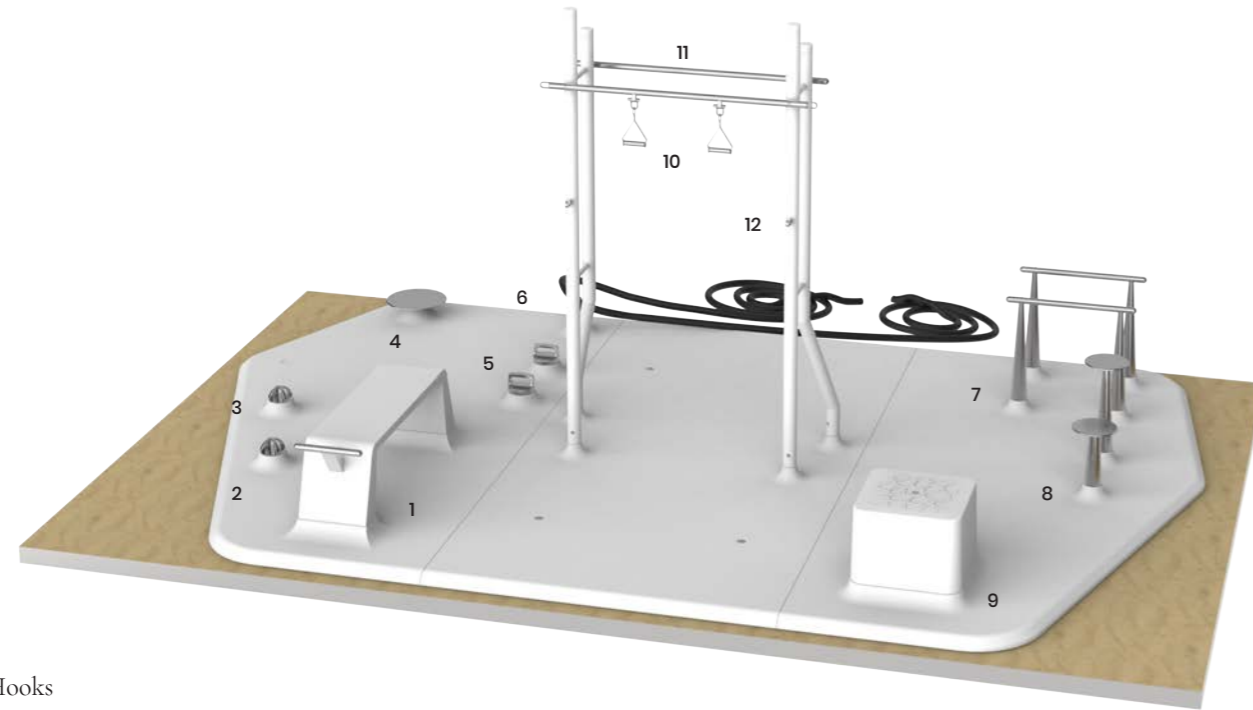

 9 fitness stages

 Up to 18 people

- 1 Flat Bench
- 2 Ground Hook
- 3 Ground Hook
- 4 Stability Board
- 5 Rotary Push-ups
- 6 Battle Rope Loop
- 7 Parallettes
- 8 Pistols
- 9 Box Jump

MyIsle Goliath

 Approx. 301sqft - Length: 13' 9" 1/2 - Width: 21' 4" 1/4 - Height: 9' 2" 1/4
 Approx. 28mq - Length: 4200mm - Width: 6500mm - Height: 2800mm

 12 fitness stages

 Up to 20 people

- 1 Flat Bench
- 2 Ground Hook
- 3 Ground Hook
- 4 Stability Board
- 5 Rotary Push-ups
- 6 Battle Rope Loop
- 7 Parallettes
- 8 Pistols
- 9 Box Jump
- 10 Hanging Handles
- 11 Pull-ups Bar
- 12 Suspension Training Hooks