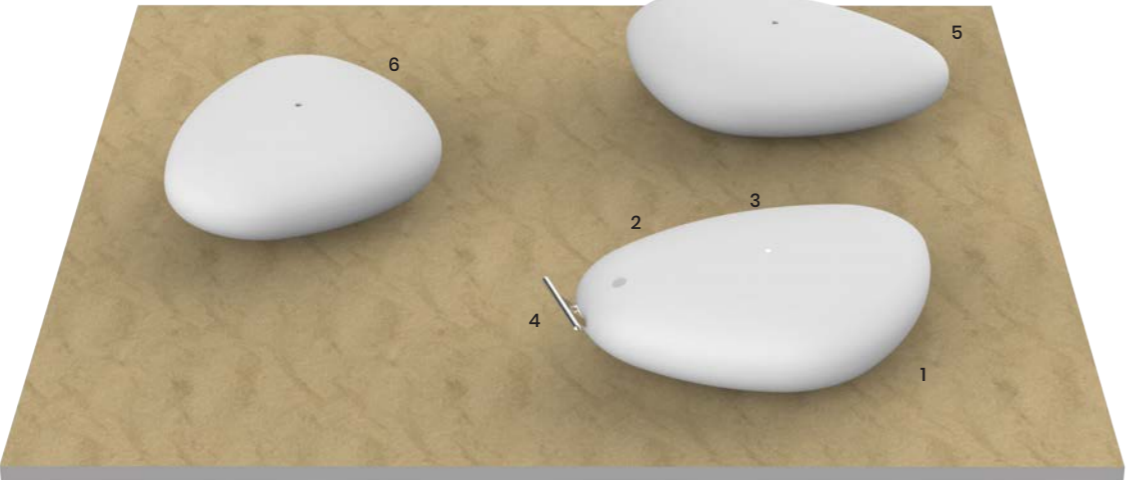

Holistic Circuit

Approx. 323sqft - Length: 18' 5/8 - Width: 18' 5/8 - Height: 1' 9" 1/4

Approx. 30mq - Length: 5500mm - Width: 5500mm - Height: 540mm

6 fitness stages

Up to 8 people

- 1 Endurance Wellness stone
- 2 Training hook
- 3 Training hook
- 4 Fitness handle
- 5 Zen Wellness stone
- 6 Zen Wellness stone