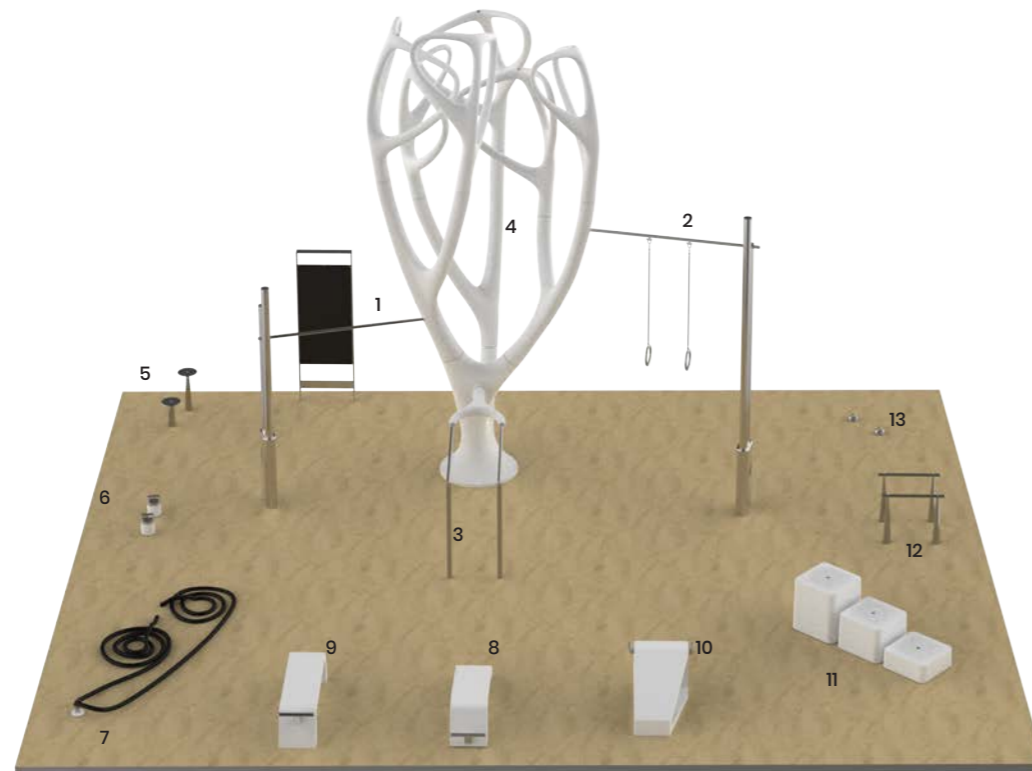

Full Tree Functional

Approx. 1066sqft - Length: 29' 10" 3/8 - Width: 36' 1" 1/8 - Height: 21' 4" 1/4
Approx. 100mq - Length: 9100mm - Width: 11000mm - Height: 6500mm

13 fitness stages

Up to 26 people

1. 1 Pull-ups Bar
2. 2 Rings Bar
3. 3 Parallel Bars
4. 4 Suspension Training Hooks
5. 5 Pistols
6. 6 Fix Push-ups
7. 7 Battle Rope Loop
8. 8 Decline Bench
9. 9 Flat Bench
10. 10 Flex Bench
11. 11 Box Jump Set
12. 12 Parallettes
13. 13 Ground Hooks

Totem sign included.