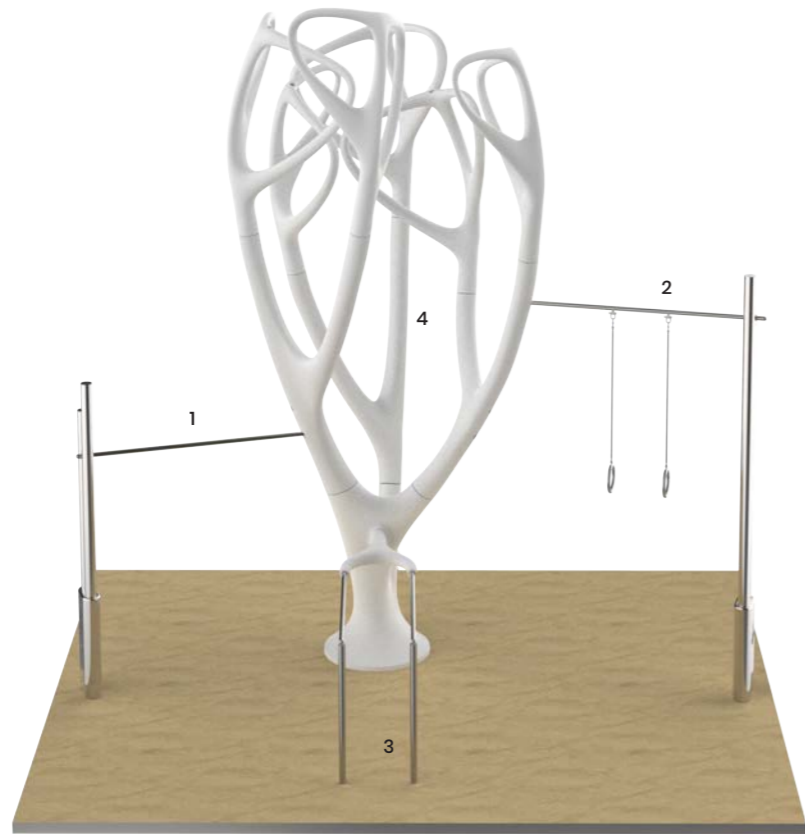

Totem sign included.

Full Tree

Approx. 388sqft - Length: 18' 5/8 - Width: 21' 4" 1/4 - Height: 21' 4" 1/4
Approx. 36mq - Length: 5500mm - Width: 6500mm - Height: 6500mm

 4 fitness stages

 Up to 8 people

- 1 Pull-ups Bar
- 2 Rings Bar
- 3 Parallel Bars
- 4 Suspension Training Hooks

MyBeast Sport Performance Rings

 Approx. 657sqft - Length: 36' 1" 1/8 - Width: 18' 5/8 - Height: 13' 5" 1/2
 Approx. 61mq - Length: 11000mm - Width: 5500mm - Height: 4100mm

 13 fitness stages

 Up to 26 people