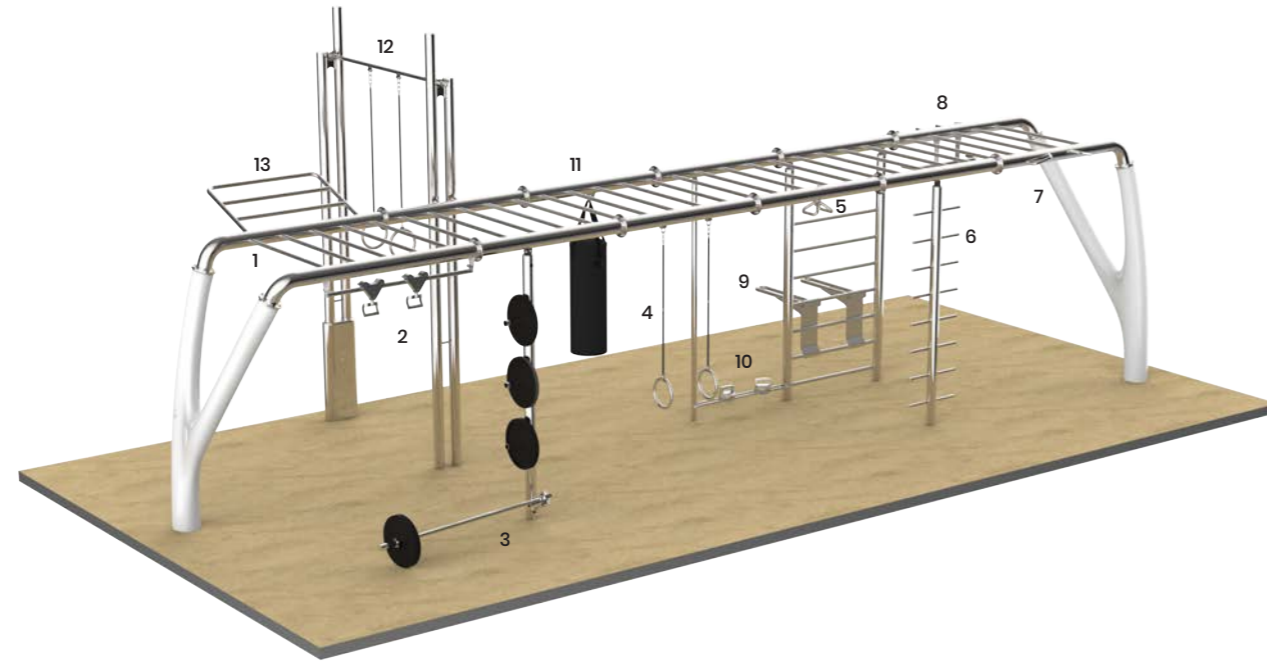

MyBeast Sport Performance Rings

Approx. 657sqft - Length: 36' 1" 1/8 - Width: 18' 5/8 - Height: 13' 5" 1/2
Approx. 61mq - Length: 11000mm - Width: 5500mm - Height: 4100mm

13 fitness stages

Up to 26 people

1. 1 Monkey Bars
2. 2 Sliding Pull-ups
3. 3 Landmine
4. 4 Low Rings
5. 5 Butterfly Handle
6. 6 Pole Ladder
7. 7 Pull-up Handles
8. 8 Multi Pull-up Station
9. 9 Stall Bar + Dip
10. 10 Sliding Push-ups
11. 11 Punching Bag
12. 12 Rings
13. 13 Flying Pull-ups