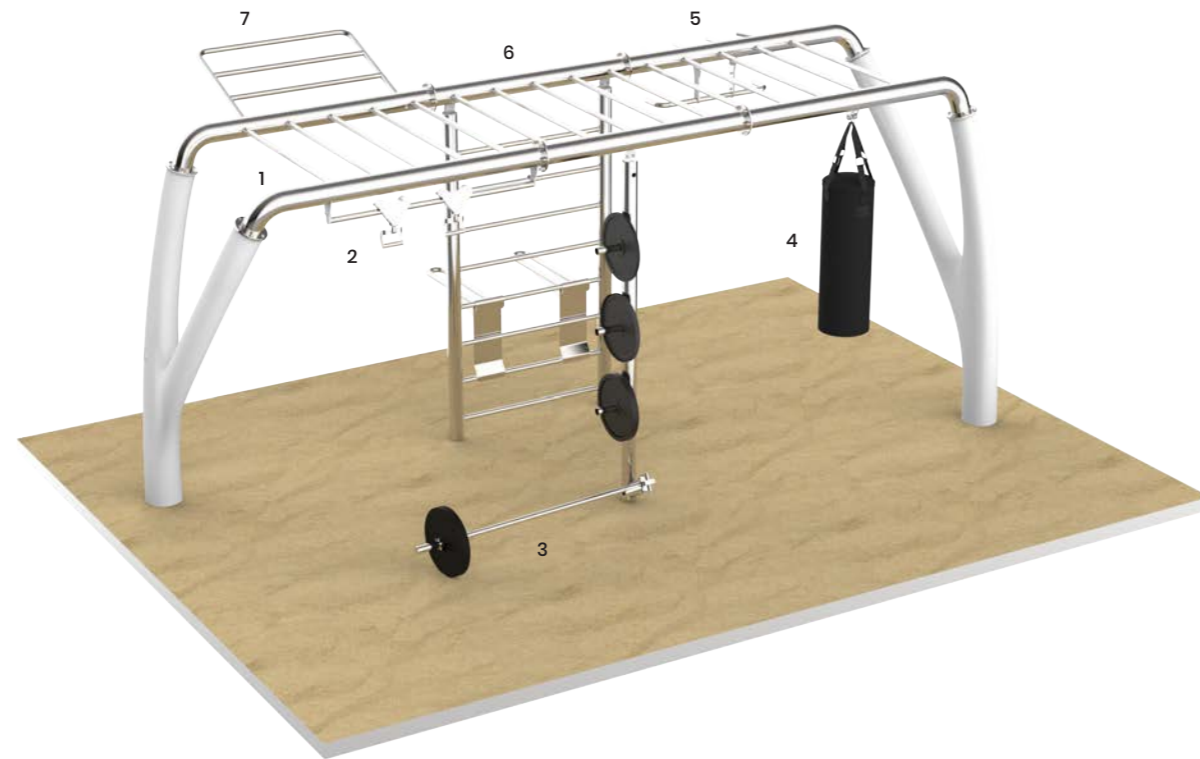

MyBeast Beach Club

Approx. 280sqft - Length: 21' 4" 1/4 - Width: 14' 9" 1/4 - Height: 9' 6" 1/4
Approx. 26mq - Length: 6500mm - Width: 4500mm - Height: 2900mm

7 fitness stages

Up to 14 people

- 1 Monkey Bar
- 2 Sliding Pull-ups
- 3 Landmine
- 4 Punching Bag
- 5 Multi Pull-ups Station
- 6 Stall Bar + Dip
- 7 Flying Pull-ups

PERFORMANCE FITNESS:
Functional & Bodyweight Circuits