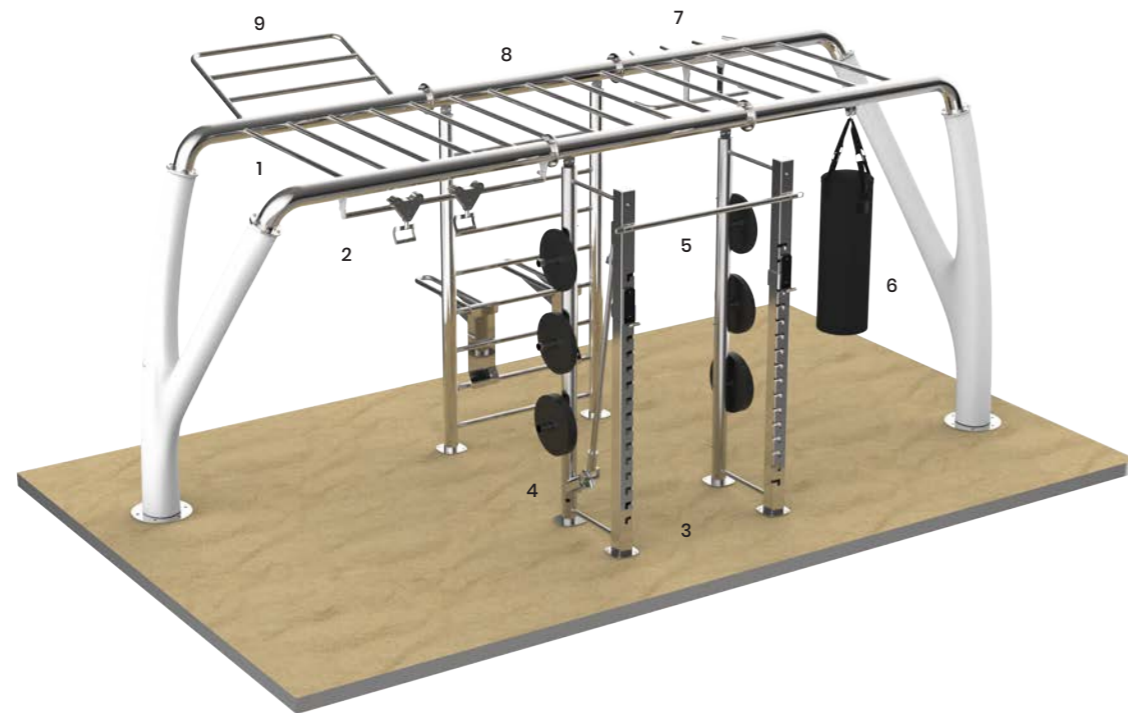

MyBeast Beach Club Power Rack

Approx. 280sqft - Length: 21' 4" 1/4 - Width: 14' 9" 1/4 - Height: 9' 6" 1/4
Approx. 26mq - Length: 6500mm - Width: 4500mm - Height: 2900mm

9 fitness stages

Up to 18 people

1. 1 Monkey Bar
2. 2 Sliding Pull-ups
3. 3 Power Rack
4. 4 Landmine
5. 5 Pull-ups Bar
6. 6 Punching Bag
7. 7 Multi Pull-ups Station
8. 8 Stall Bar + Dip
9. 9 Flying Pull-ups