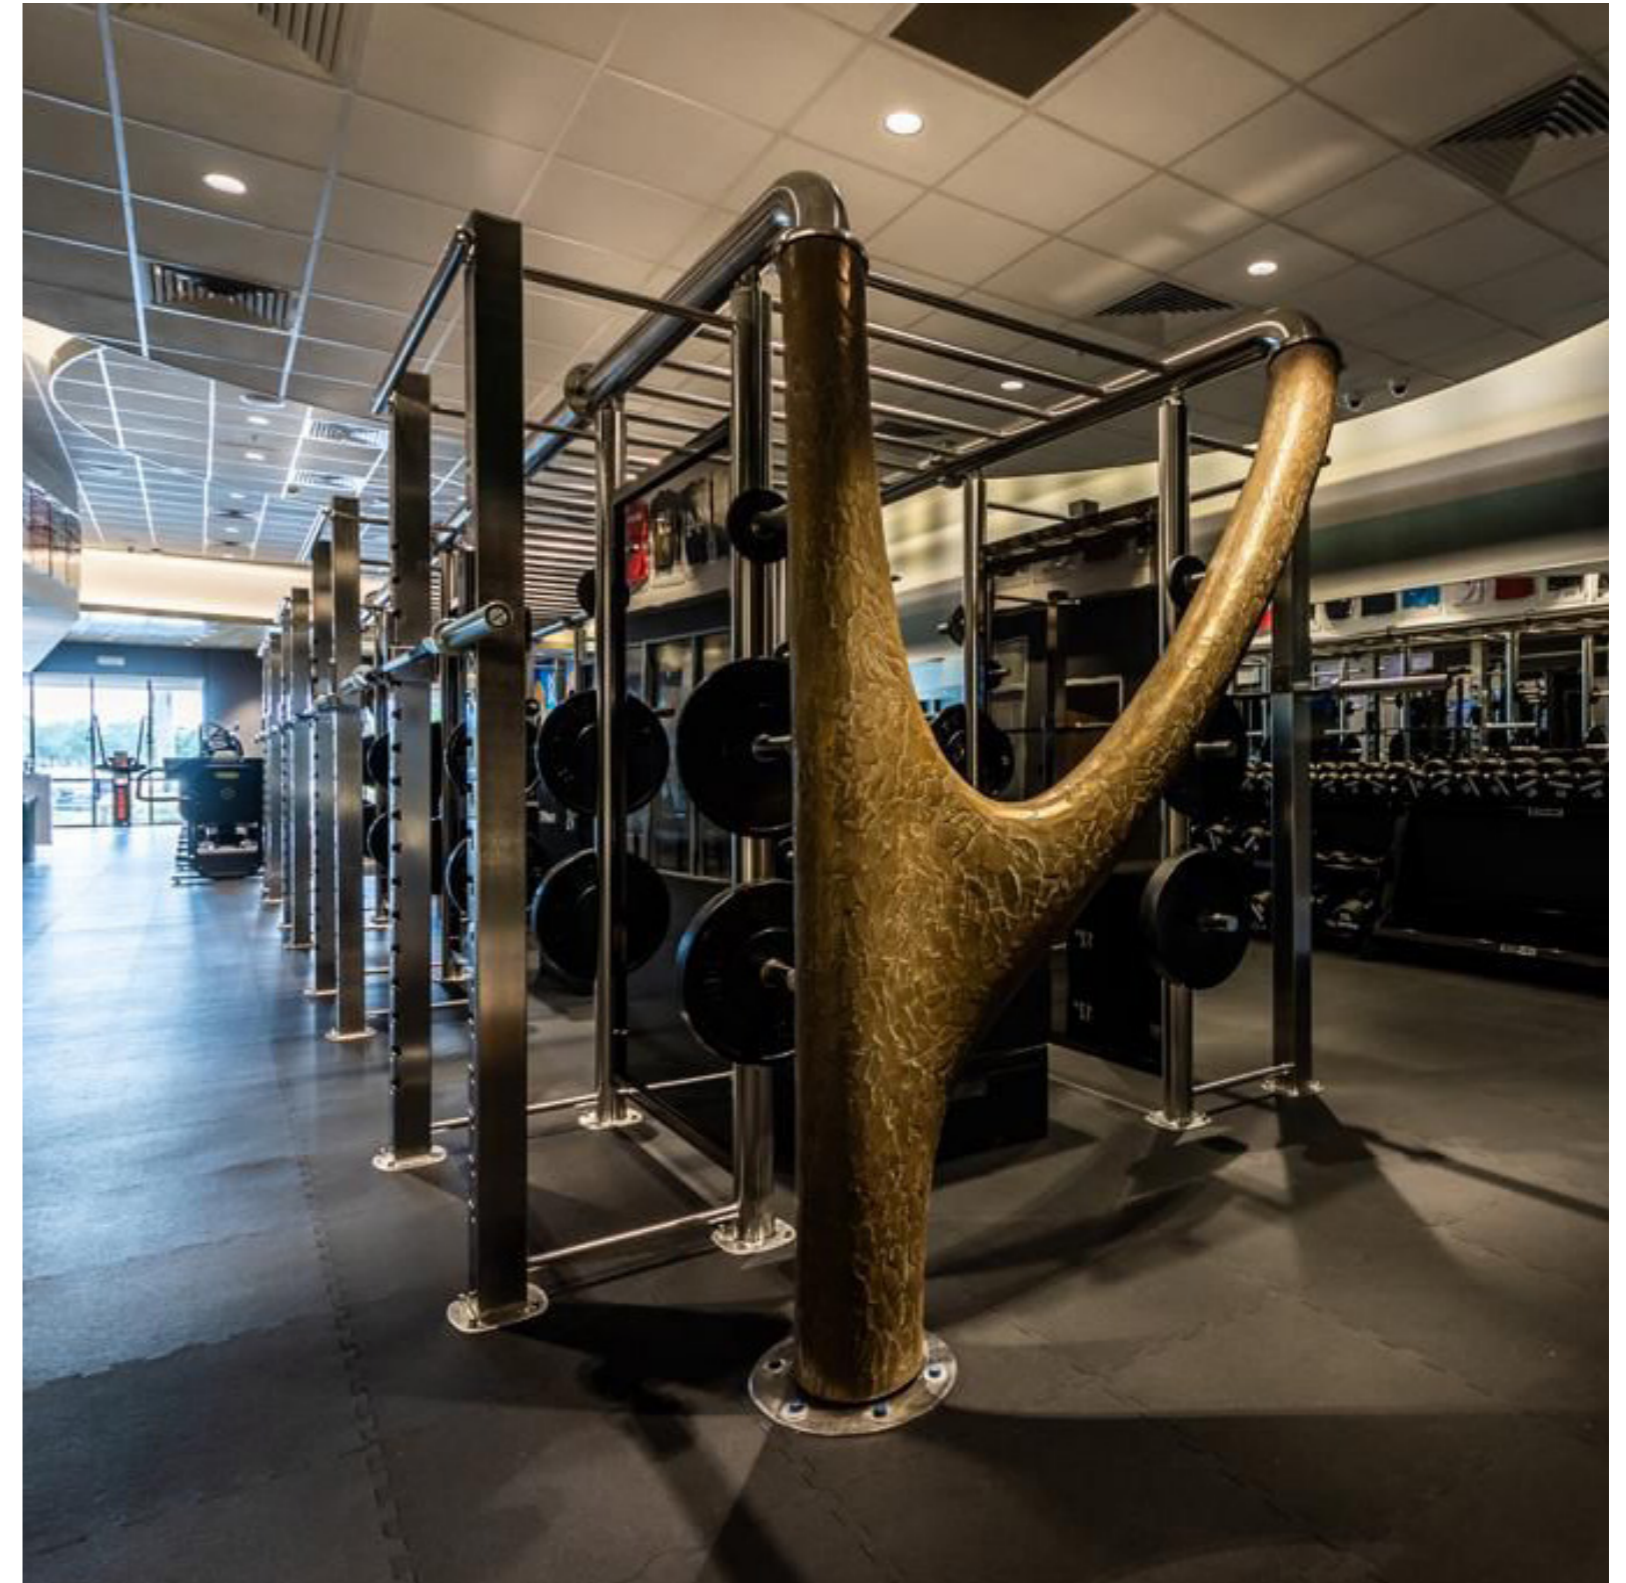

9 fitness stages

Up to 14 people

- 1 Monkey Bar
- 2 Sliding Pull-ups
- 3 Power Rack
- 4 Landmine
- 5 Pull-ups Bar
- 6 Punching Bag
- 7 Multi Pull-ups Station
- 8 Stall Bar + Dip
- 9 Flying Pull-ups

PERFORMANCE FITNESS:
Functional & Bodyweight Circuits