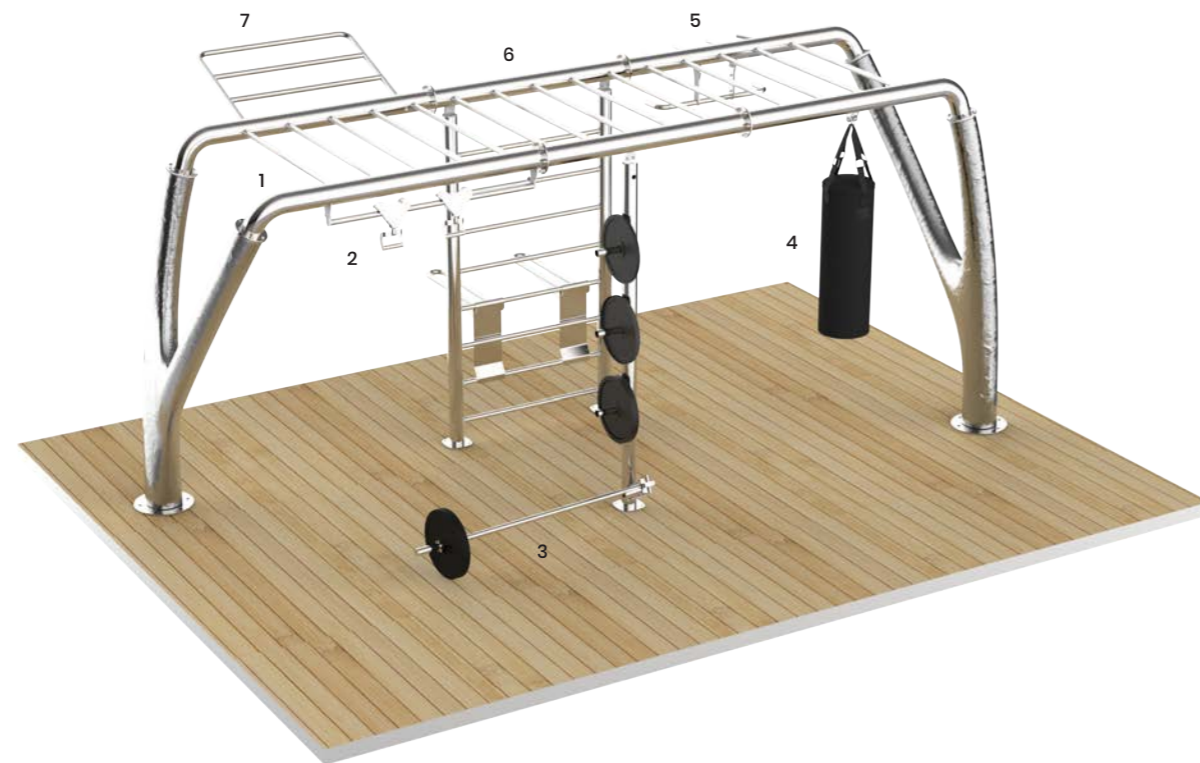

MyBeast Beach Club

Approx. 323sqft - Length: 14' 9" 1/4 - Width: 21' 4" 1/4 - Height: 9' 6" 1/4
Approx. 30mq - Length: 4500mm - Width: 6500mm - Height: 2900mm

 7 fitness stages

 Up to 14 people

- 1 Monkey Bar
- 2 Sliding Pull-ups
- 3 Landmine
- 4 Punching Bag
- 5 Multi Pull-ups Station
- 6 Stall Bar + Dip
- 7 Flying Pull-ups