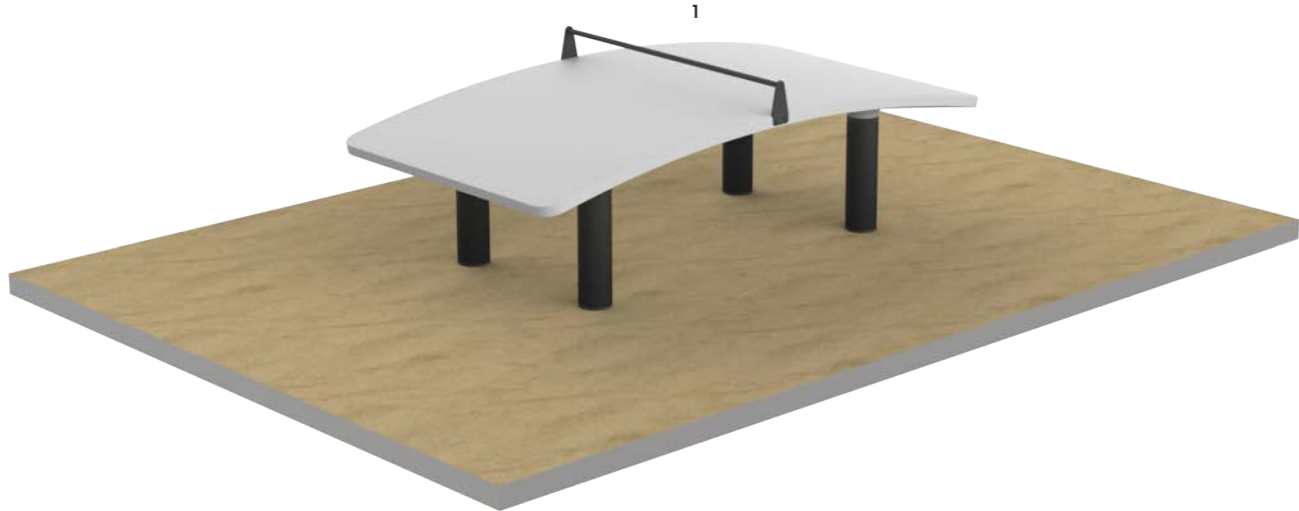

Table Soccer

Approx. 194sqft - Length: 16' 4" 7/8 - Width: 11' 5" 7/8 - Height: 2' 11" 1/2
Approx. 18mq - Length: 5000mm - Width: 3500mm - Height: 900mm

1 product

Up to 4 people

1 Game Table

7. Fun & Play: *Table Tennis*