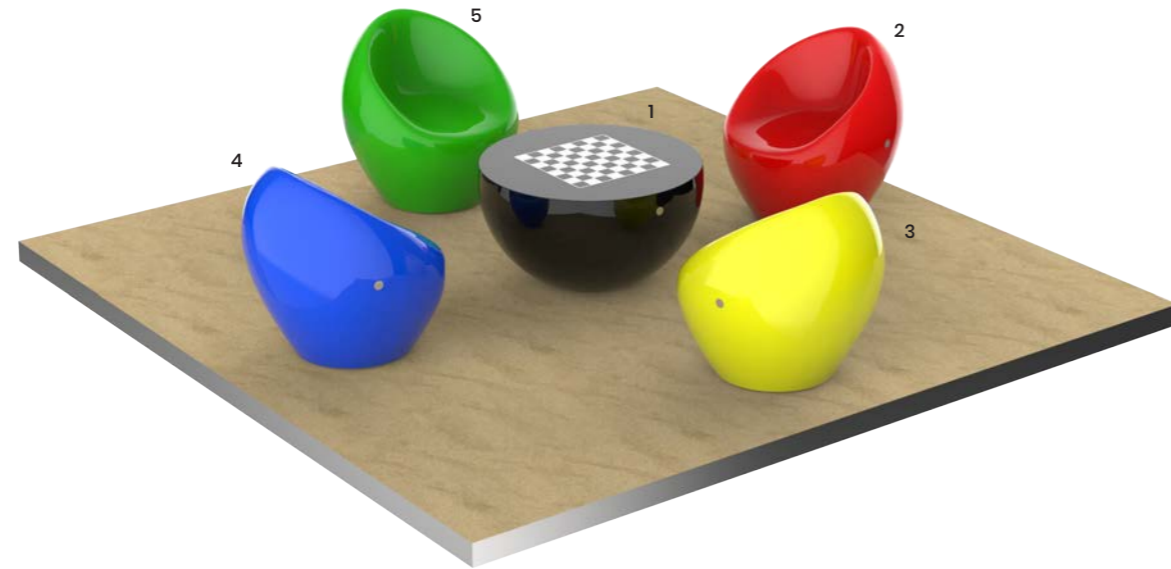

Chess

Approx. 151sqft - Length: 12' 1" 3/4 - Width: 12' 1" 3/4 - Height: 2' 8" 3/4
Approx. 18mq - Length: 3700mm - Width: 3700mm - Height: 830mm

1 Game Table

2 Seat

3 Seat

4 Seat

5 Seat

MyShelter