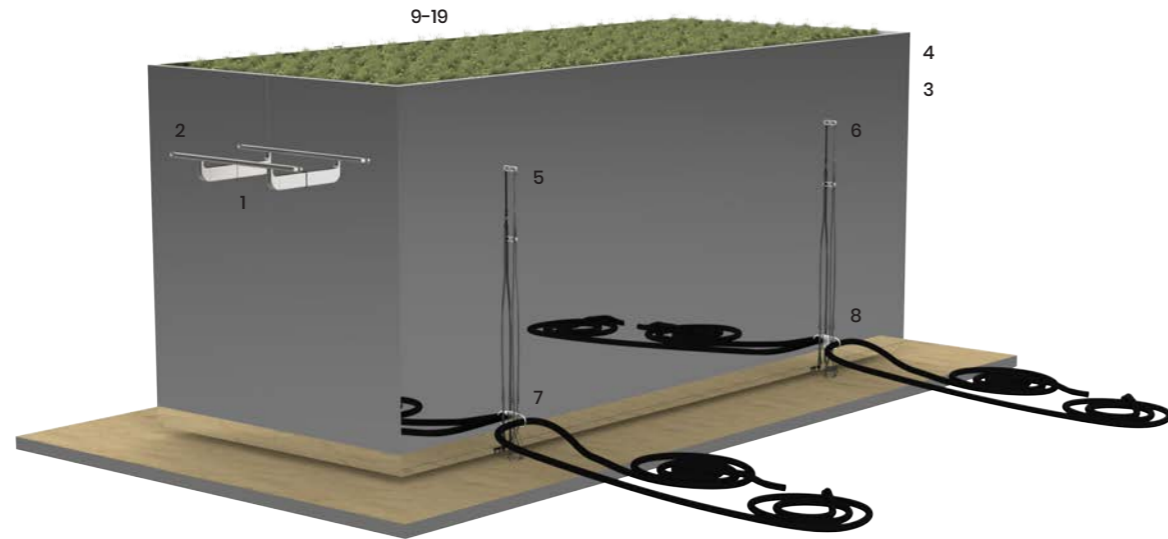

Functional Box

Approx. 323sqft - Length: 24' 7" 1/2 - Width: 13' 1" 5/8 - Height: 8' 9" 1/2
Approx. 30mq - Length: 7500mm - Width: 4000mm - Height: 2680mm

8 outdoor fitness stages
+ indoor fitness accessories kit

Up to 8 people on outdoor stages

- 1 Pull-ups Bar
- 2 Suspesion Training Hooks
- 3 Pull-ups Bar
- 4 Suspesion Training Hooks
- 5 Suspesion Training Hooks
- 6 Suspesion Training Hooks
- 7 Battle Rope Loop
- 8 Battle Rope Loop
- 9 AB Bar*
- 10 Sliding Push-ups*
- 11 Rotary Push-ups*
- 12 Parallettes*
- 13 Pistols*
- 14 Stability Board*
- 15 Functional Bags (6,9,12,15,18kg)
- 16 Soft Kettlebells (4,6,8,10,12,14kg)
- 17 Wall Balls (4,6,8,10,12kg)
- 18 Resistance Bands Kit x2
- 19 Functional Training System x2

PERFORMANCE FITNESS:
Functional & Bodyweight Circuits