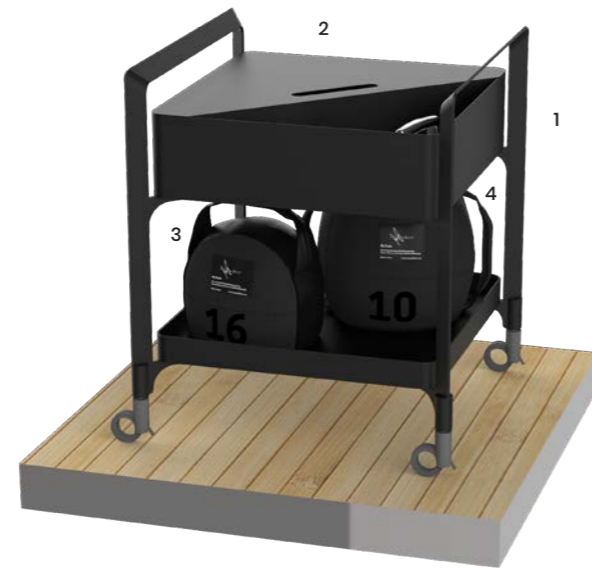

MyFitness Trolley

Approx. 10sqft - Length: 2' 1/4 - Width: 2' 1/8 - Height: 3' 2" 3/8
Approx. 1m² - Length: 615mm - Width: 610mm - Height: 970mm

4 fitness accessories

Up to 4 people

1. 1 Rotary Push-ups*
2. 2 Resistance Bands Kit
3. 3 Soft Kettlebells 8kg*
4. 4 Wall Balls 4kg*

PERFORMANCE FITNESS:
Bodyweight Accessories