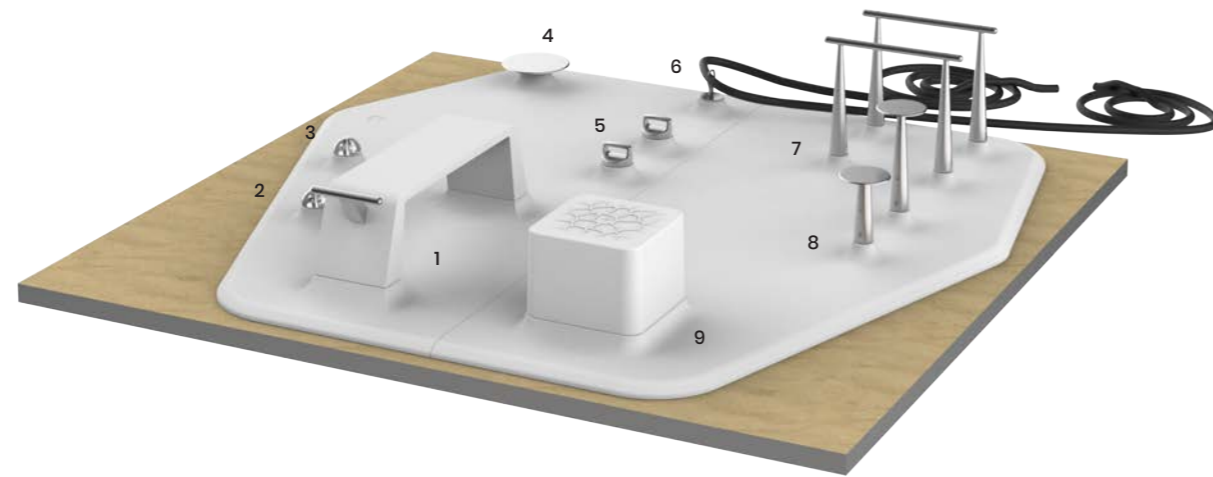

MyIsle David

Approx. 200sqft - Length: 13' 9" 1/2 - Width: 14' 5" 3/8 - Height: 2' 10" 1/8
Approx. 19mq - Length: 4200mm - Width: 4400mm - Height: 860mm

9 fitness stages

Up to 18 people

1. 1 Flat Bench
2. 2 Ground Hook
3. 3 Ground Hook
4. 4 Stability Board
5. 5 Rotary Push-ups
6. 6 Battle Rope Loop
7. 7 Parallettes
8. 8 Pistols
9. 9 Box Jump