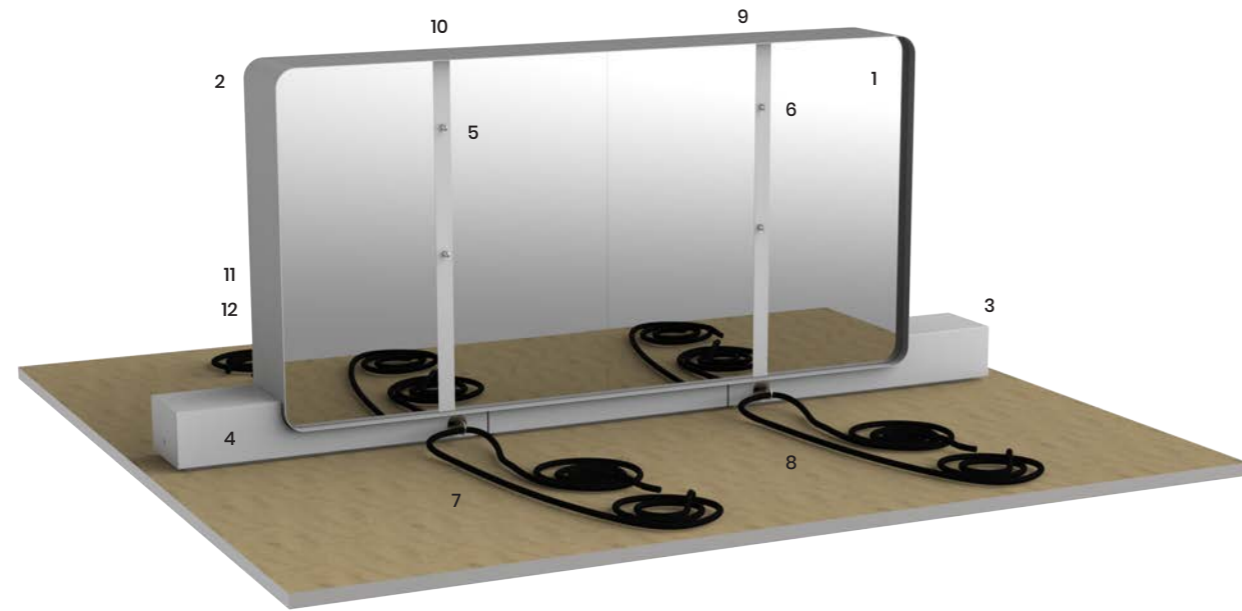

Functional Mirror

Approx. 506sqft - Length: 22' 1/8 - Width: 22' 11" 5/8 - Height: 8' 10" 7/8
Approx. 47mq - Length: 6700mm - Width: 7000mm - Height: 2720mm

12 fitness stages

Up to 12 people

- 1 Mirrored wall
- 2 Mirrored wall
- 3 Box jump
- 4 Box jump
- 5 Training hooks
- 6 Training hooks
- 7 Battle rope loop
- 8 Battle rope loop
- 9 Training hooks
- 10 Training hooks
- 11 Battle rope loop
- 12 Battle rope loop