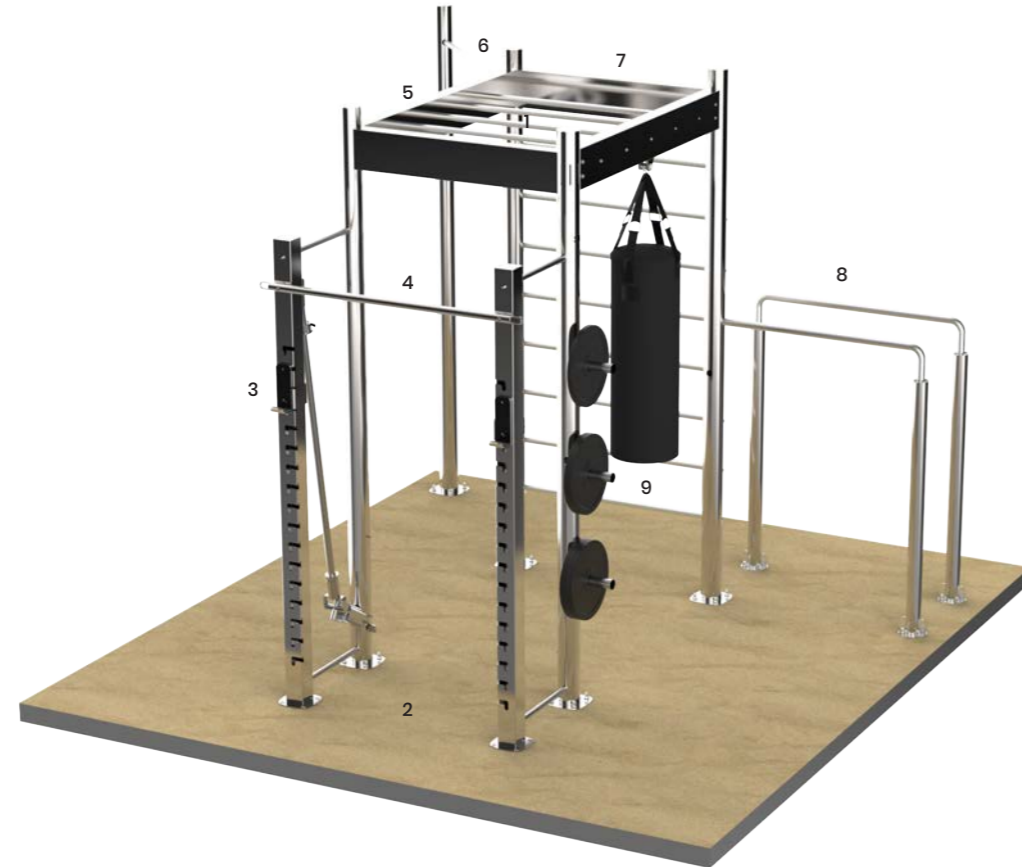

MyStage Power Rack

Approx. 161sqft - Length: 13' 9" 1/2 - Width: 12' 5" 3/4 - Height: 9' 2" 1/4
Approx. 15mq - Length: 4200mm - Width: 3800mm - Height: 2800mm

9 fitness stages

Up to 14 people

- 1 Monkey Bar
- 2 Power Rack
- 3 Landmine
- 4 Pull-ups Bar
- 5 Butterfly Handle
- 6 Pull-ups Bar
- 7 Stall Bar
- 8 Parallel Bars
- 9 Punching Bag

PERFORMANCE FITNESS:
Functional & Bodyweight Circuits