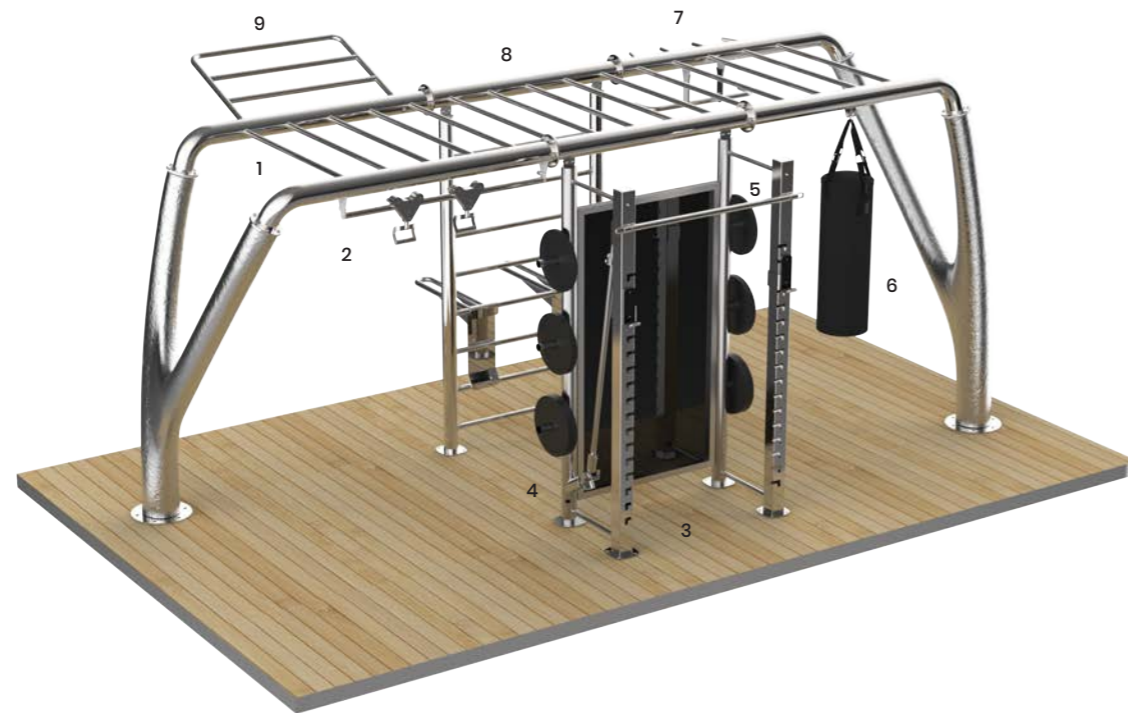

MyBeast Beach Club Power Rack

Approx. 280sqft - Length: 21' 4" 1/4 - Width: 14' 9" 1/4 - Height: 9' 6" 1/4
Approx. 26mq - Length: 6500mm - Width: 4500mm - Height: 2900mm

9 fitness stages

Up to 14 people

- 1 Monkey Bar
- 2 Sliding Pull-ups
- 3 Power Rack
- 4 Landmine
- 5 Pull-ups Bar
- 6 Punching Bag
- 7 Multi Pull-ups Station
- 8 Stall Bar + Dip
- 9 Flying Pull-ups

PERFORMANCE FITNESS:
Functional & Bodyweight Circuits