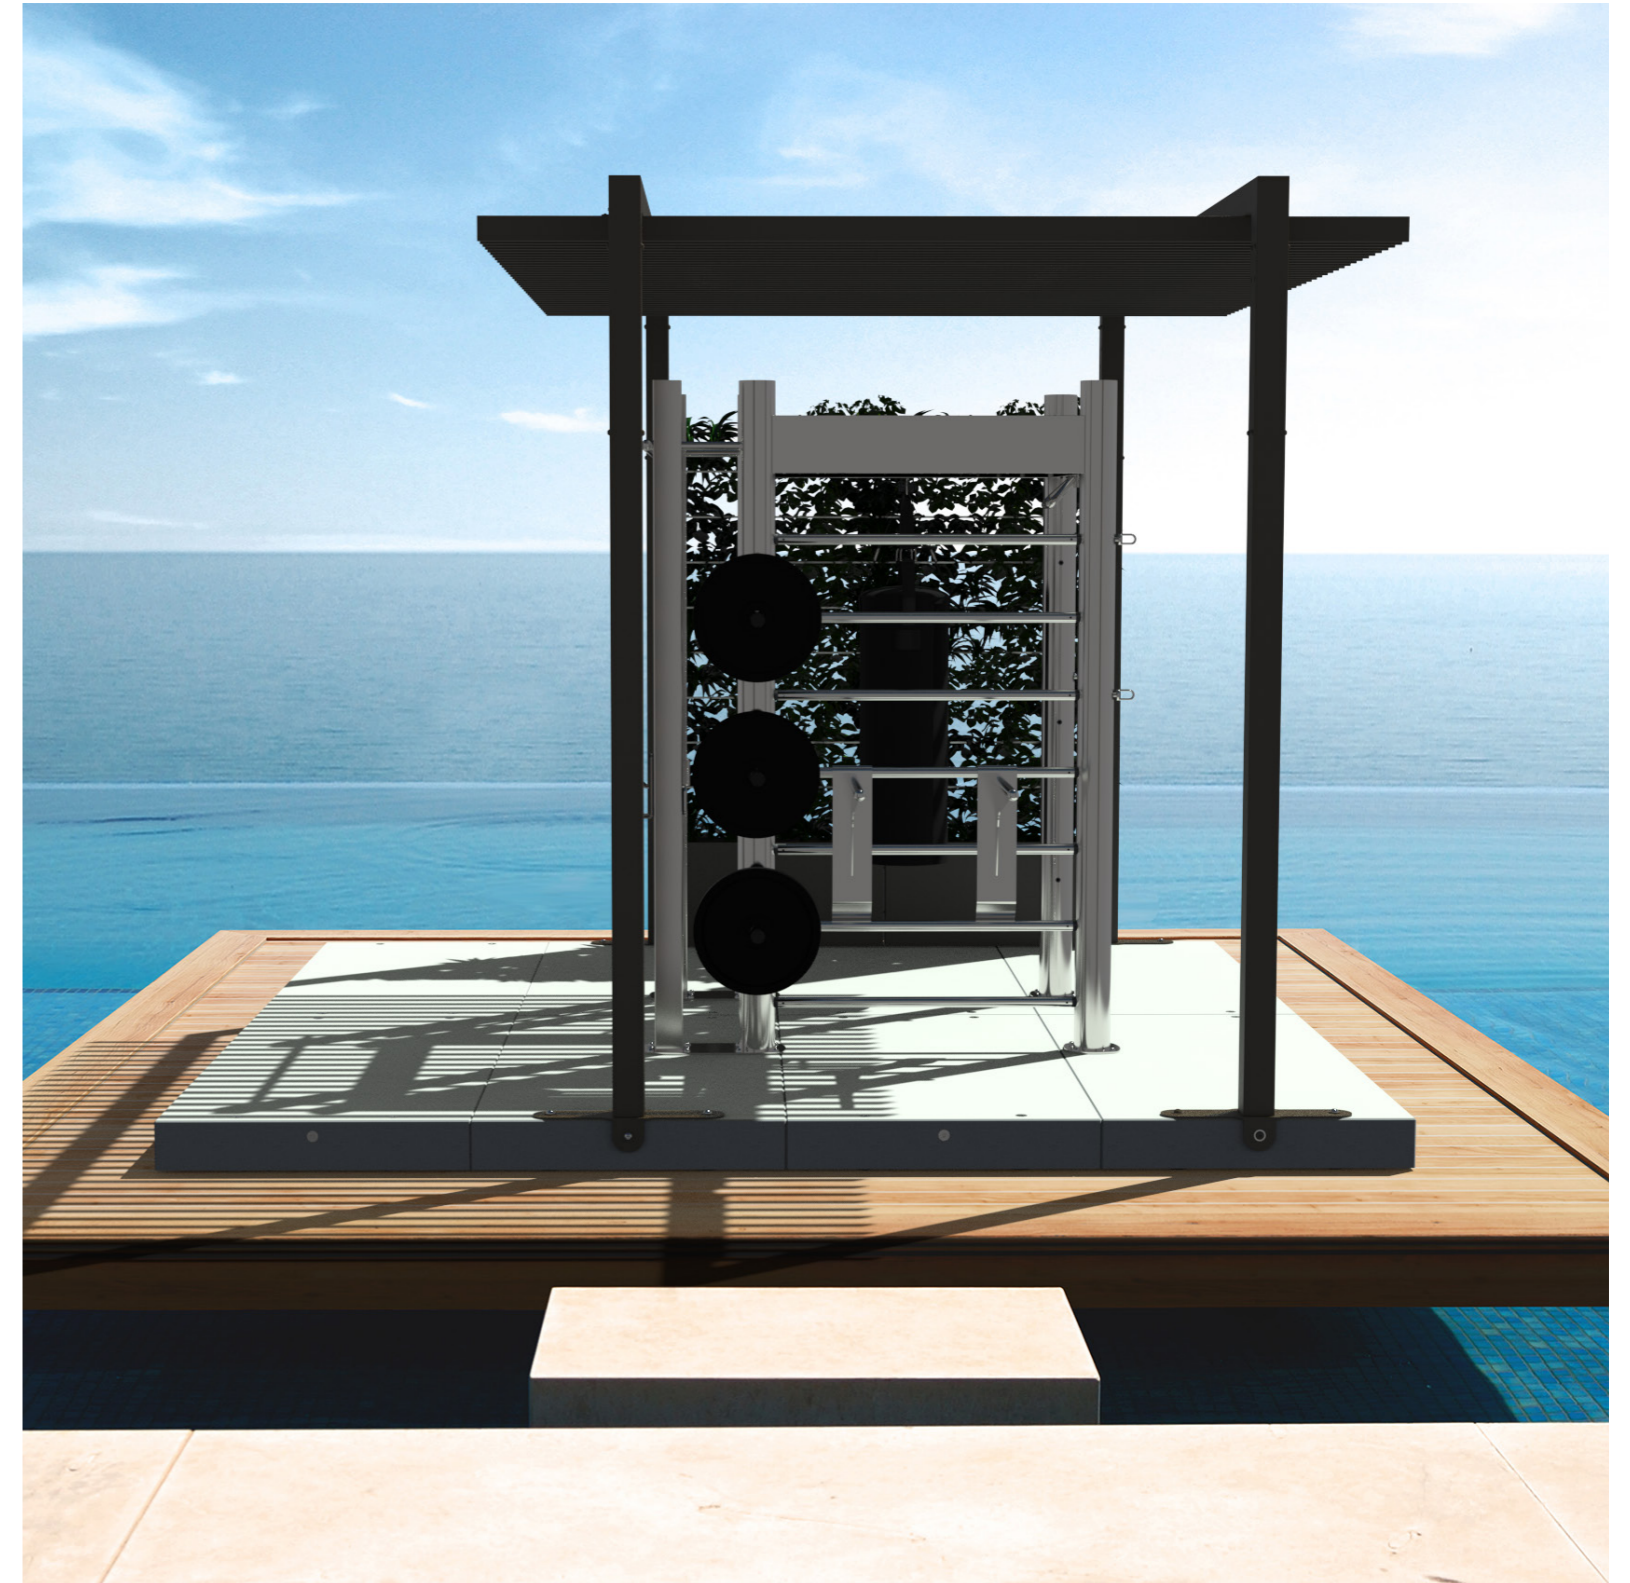

MyShelter

Approx. 130sqft - Length: 9' 10" 1/8 - Width: 13' 1" 5/8 - Height: 9' 10" 1/8
Approx. 12mq - Length: 3000mm - Width: 4000mm - Height: 3000mm

1 product

1 MyShelter