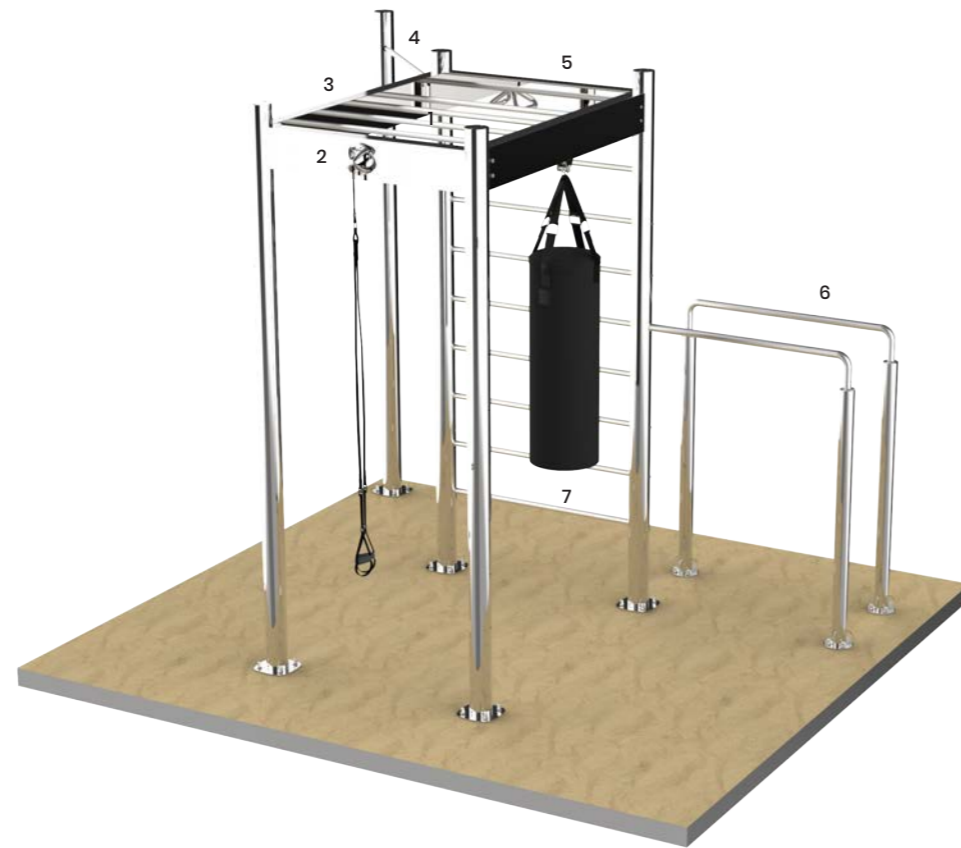

MyStage

Approx. 151sqft - Length: 12' 5" 3/4 - Width: 11' 5" 7/8 - Height: 9' 2" 1/4
Approx. 14mq - Length: 3800mm - Width: 3500mm - Height: 2800mm

7 fitness stages

Up to 12 people

- 1 Monkey Bar
- 2 Suspended Training Hook
- 3 Butterfly Handle
- 4 Pull-ups Bar
- 5 Stall Bar
- 6 Parallel Bars
- 7 Punching Bag