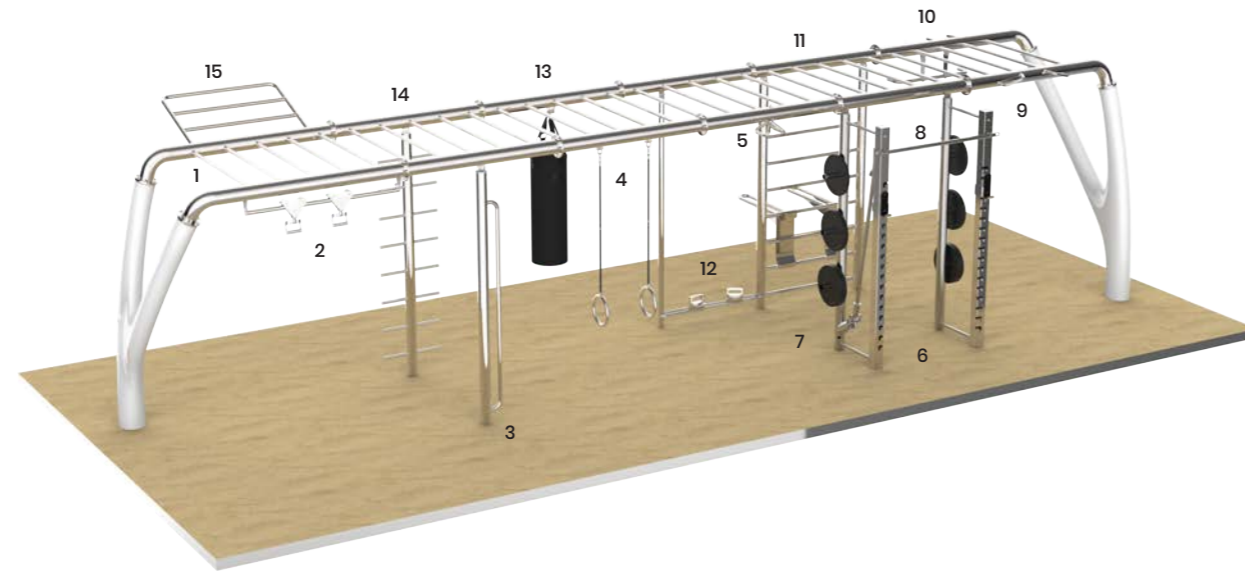

MyBeast Sport Performance

Approx. 592sqft - Length: 36' 1" 1/8 - Width: 16' 4" 7/8 - Height: 9' 6" 1/4
Approx. 55mq - Length: 11000mm - Width: 5000mm - Height: 2900mm

15 fitness stages

Up to 30 people

- 1 Monkey Bars
- 2 Sliding Pull-ups
- 3 Flag Bar
- 4 Low Rings
- 5 Butterfly Handle
- 6 Power Rack
- 7 Landmine
- 8 Pull-ups Bar
- 9 Pull-up Handles
- 10 Multi Pull-up Station
- 11 Stall Bar + Dip
- 12 Sliding Push-ups
- 13 Punching Bag
- 14 Pole Ladder
- 15 Flying Pull-ups

PERFORMANCE FITNESS:
Functional & Bodyweight Circuits